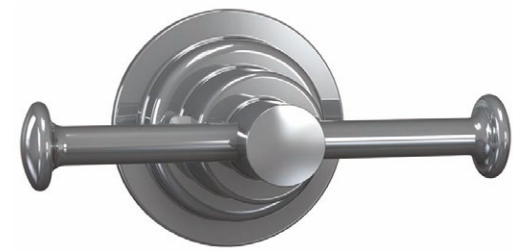

**EEZIPEEZI
ROBE HOOK** REBATE
R10.00